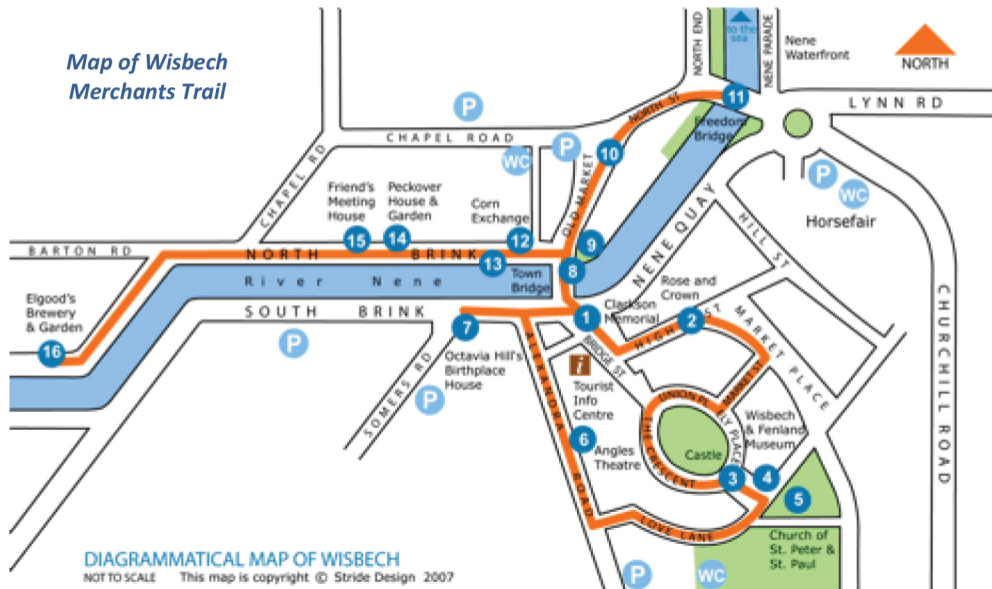

Map of Wisbech Merchants Trail

DIAGRAMMATICAL MAP OF WISBECH

NOT TO SCALE This map is copyright © Stride Design 2007